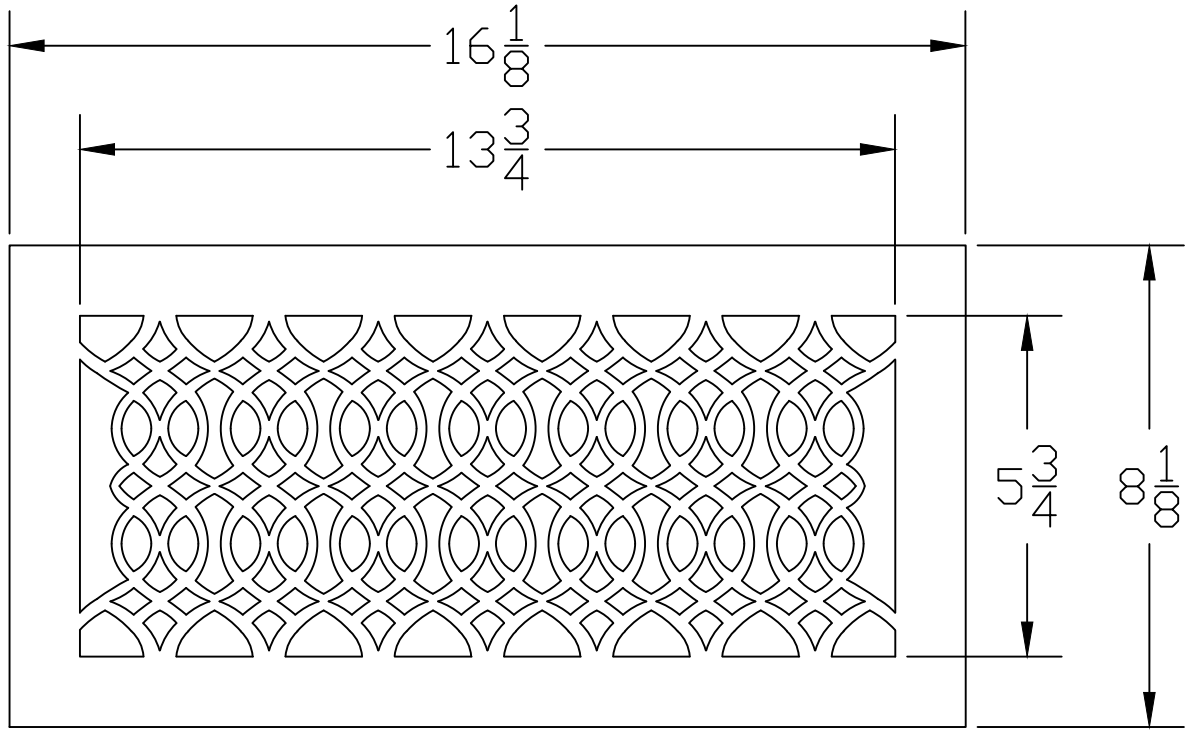

1:1 SCALE

1
COLU

$\frac{3}{16}$

Pacific Register

NOTE : PATTERN SCALE SUBJECT TO CHANGE WITH SIZE OF GRILLE

Craftsmanship . Artistry
Function

MAT'L	SIZE 14x6	PATTERN Strathmore	REV
THICKNESS	FREE AIR 52%		