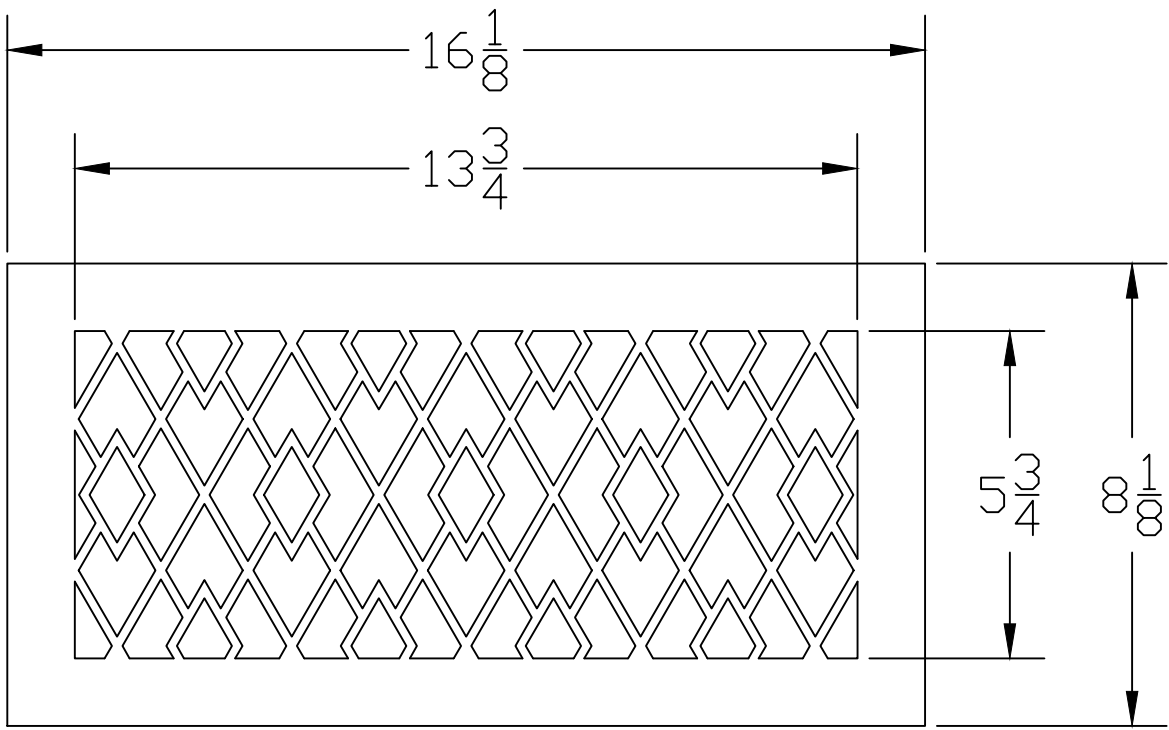

1:1 SCALE

Pacific Register

NOTE : PATTERN SCALE SUBJECT TO CHANGE WITH SIZE OF GRILLE

Craftsmanship . Artistry
Function

| | | | |
|-----------|---------------------|-----------------------|-----|
| MAT'L | SIZE 14x6 | PATTERN Amelie | REV |
| THICKNESS | FREE AIR 75% | | |