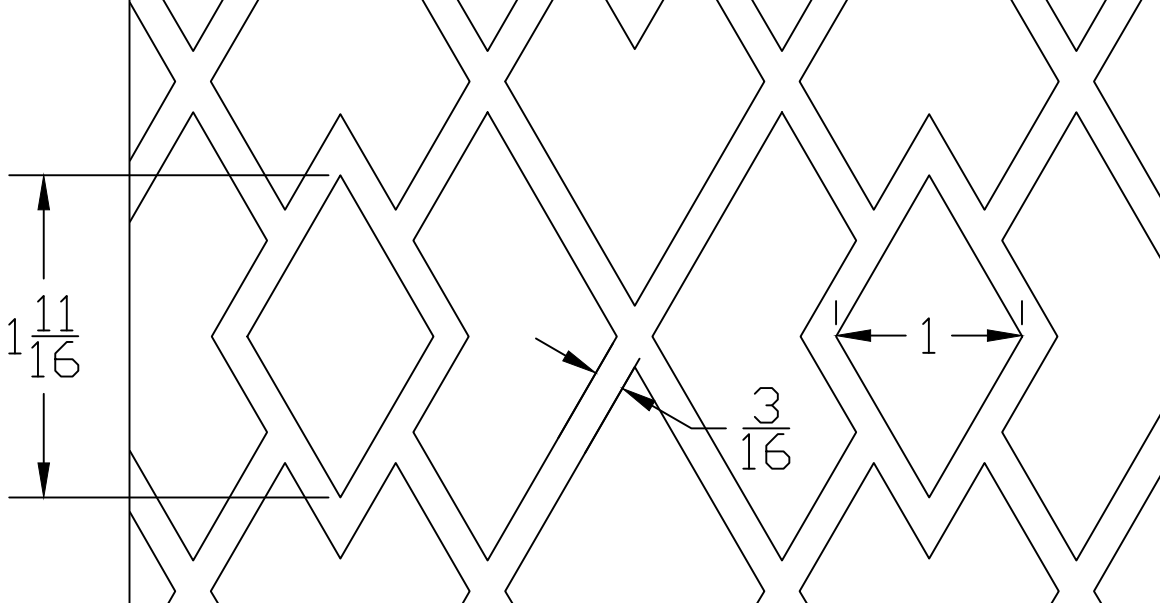

1:1 SCALE

Pacific Register

NOTE : PATTERN SCALE SUBJECT TO CHANGE WITH SIZE OF GRILLE

Craftsmanship . Artistry
Function

| | | | |
|-----------|---------------------|-----------------------|-----|
| MAT'L | SIZE 14x6 | PATTERN Amelie | REV |
| THICKNESS | FREE AIR 75% | | |