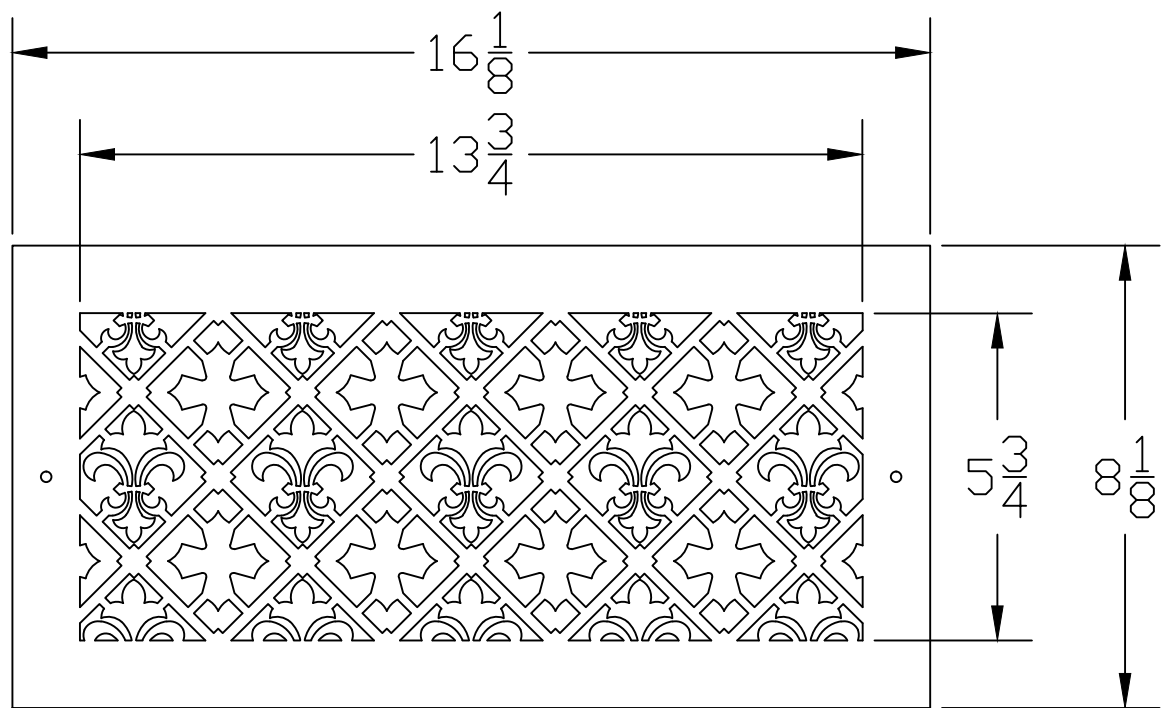

1:1 SCALE

$\frac{3}{16}$

Pacific Register

NOTE : PATTERN SCALE SUBJECT TO CHANGE WITH SIZE OF GRILLE

Craftsmanship . Artistry
Function

MAT'L	SIZE	14x6	PATTERN	Fleur De Li	REV
THICKNESS	FREE AIR	46%			