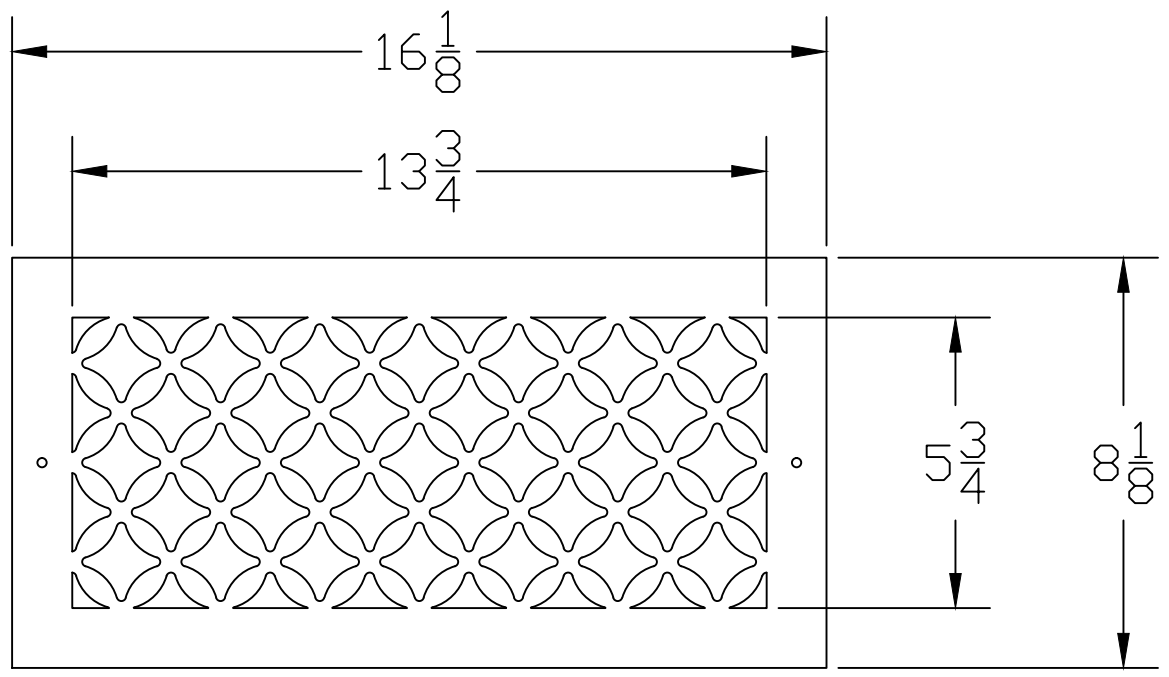

1:1 SCALE

1 <sup>9</sup>/<sub>16</sub>

# Pacific Register

NOTE : PATTERN SCALE SUBJECT TO CHANGE WITH SIZE OF GRILLE

Craftsmanship . Artistry  
Function

|           |              |                   |     |
|-----------|--------------|-------------------|-----|
| MAT'L     | SIZE 14x6    | PATTERN Medallion | REV |
| THICKNESS | FREE AIR 50% |                   |     |