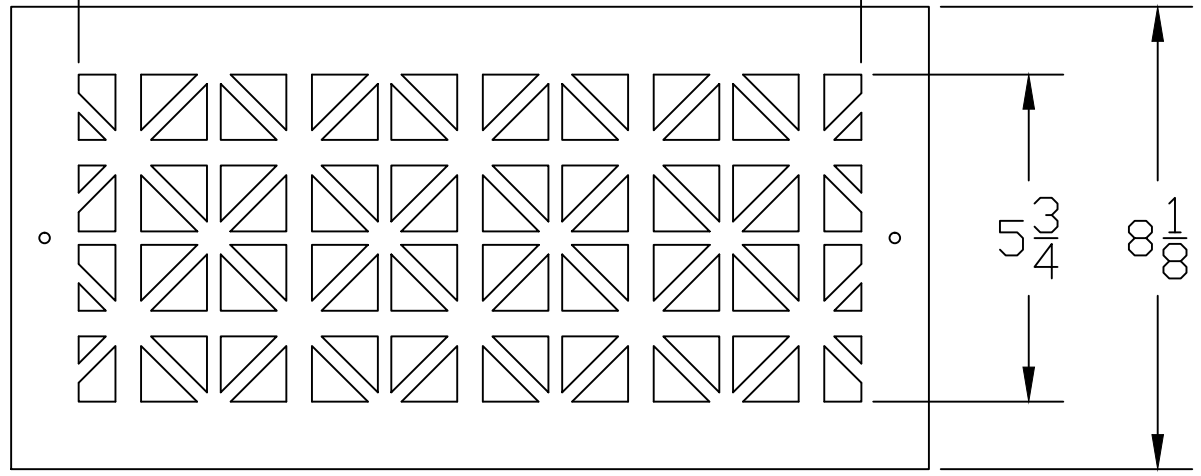

1:1 SCALE

# Pacific Register

NOTE : PATTERN SCALE SUBJECT TO CHANGE WITH SIZE OF GRILLE

Craftsmanship . Artistry  
Function

MAT'L	SIZE <b>14x6</b>	PATTERN <b>Grecian</b>	REV
THICKNESS	FREE AIR <b>43%</b>		