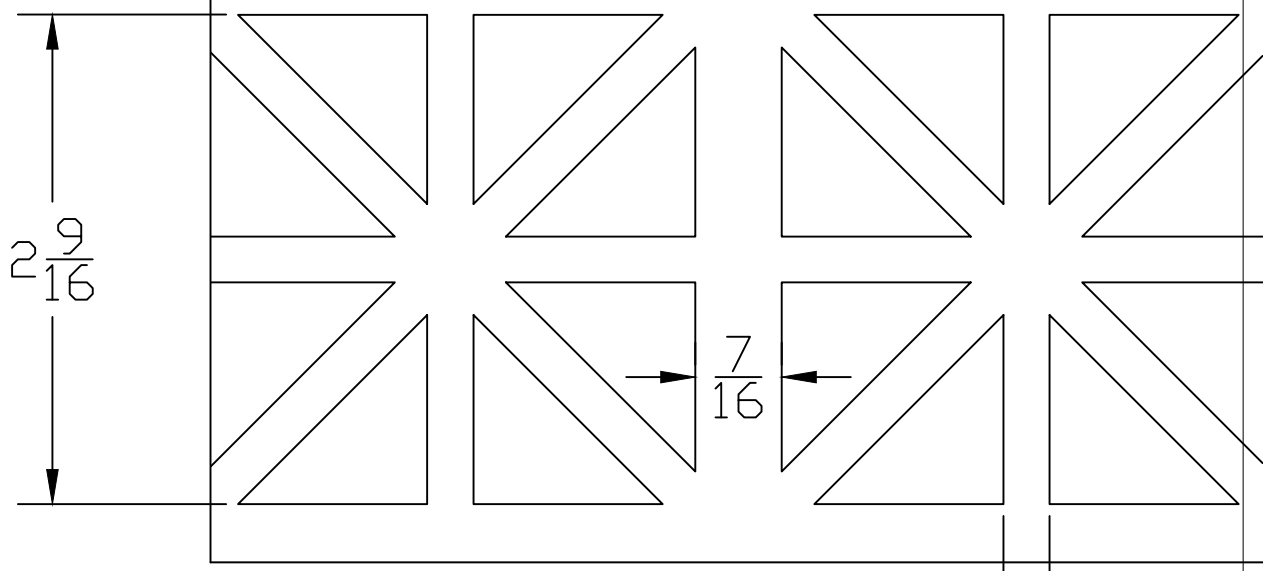

1:1 SCALE

# Pacific Register

NOTE : PATTERN SCALE SUBJECT TO CHANGE WITH SIZE OF GRILLE

Craftsmanship . Artistry  
Function

MAT'L	SIZE <b>14x6</b>	PATTERN <b>Grecian</b>	REV
THICKNESS	FREE AIR <b>43%</b>		