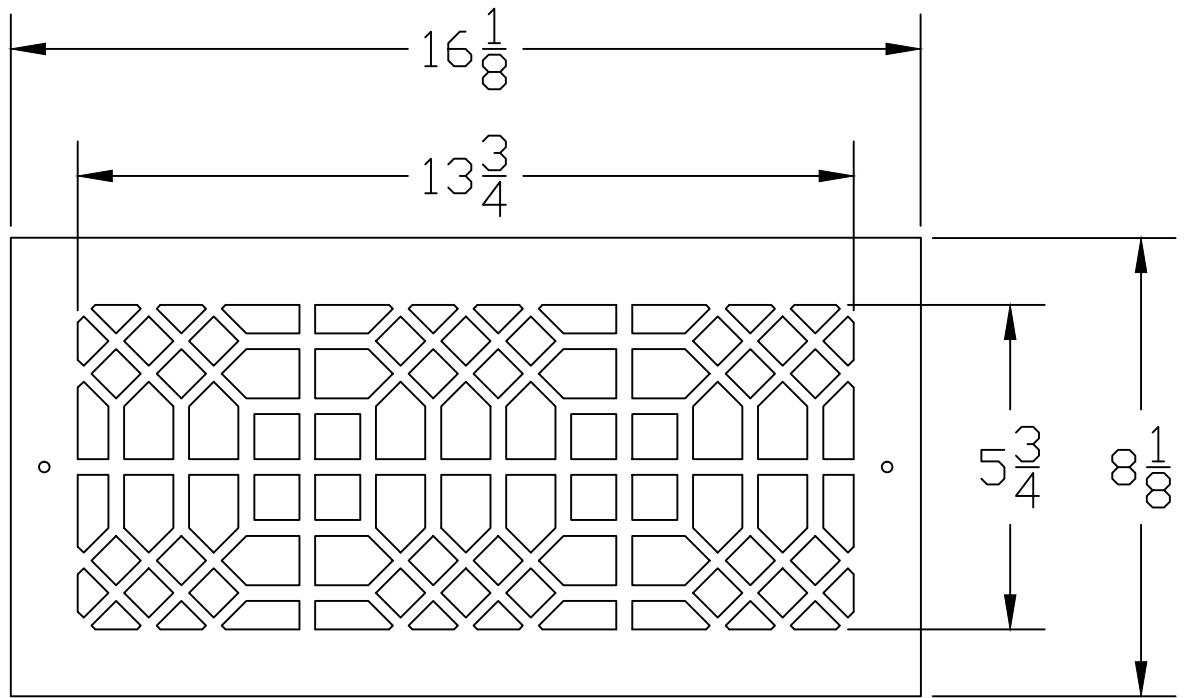

1:1 SCALE

Pacific Register

NOTE : PATTERN SCALE SUBJECT TO CHANGE WITH SIZE OF GRILLE

Craftsmanship . Artistry
Function

MAT'L	SIZE 14x6	PATTERN Craftsman	REV
THICKNESS	FREE AIR 58%		