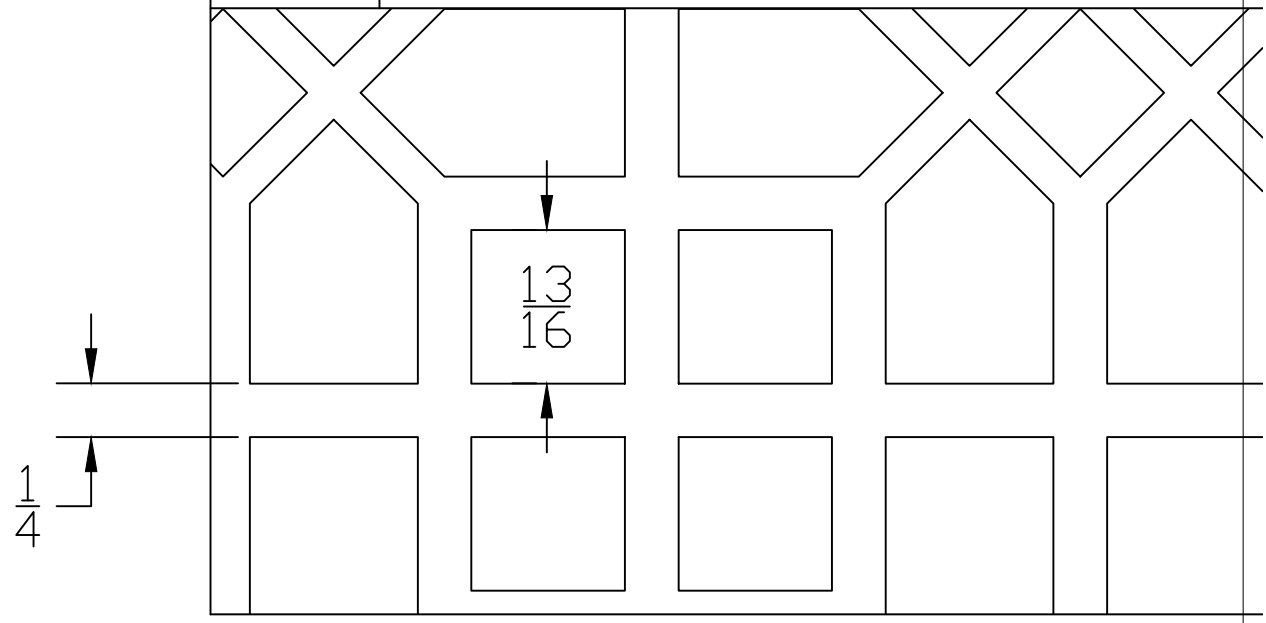

1:1 SCALE

Pacific Register

NOTE : PATTERN SCALE SUBJECT TO CHANGE WITH SIZE OF GRILLE

Craftsmanship . Artistry
Function

MAT'L	SIZE 14x6	PATTERN Craftsman	REV
THICKNESS	FREE AIR 58%		