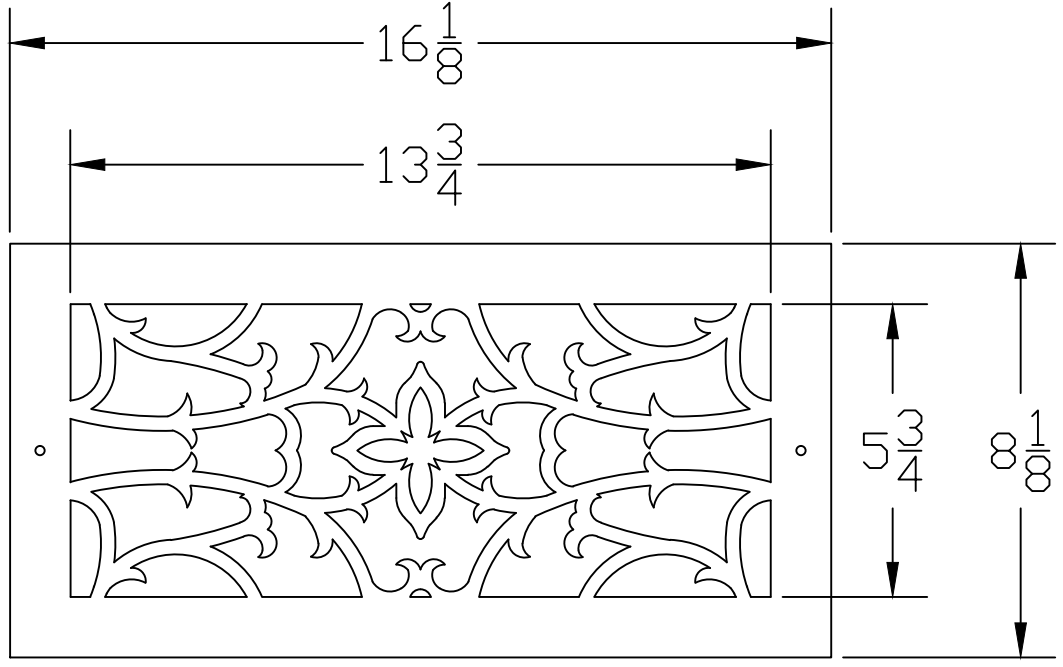

$\frac{5}{16}$

1:1 SCALE

$16\frac{1}{8}$

$13\frac{3}{4}$

$5\frac{3}{4}$

$8\frac{1}{8}$

Pacific Register

NOTE : PATTERN SCALE SUBJECT TO CHANGE WITH SIZE OF GRILLE

Craftsmanship . Artistry
Function

| | | | | | |
|-----------|----------|------|---------|----------------|-----|
| MAT'L | SIZE | 14x6 | PATTERN | Antique Flower | REV |
| THICKNESS | FREE AIR | 64% | | | |