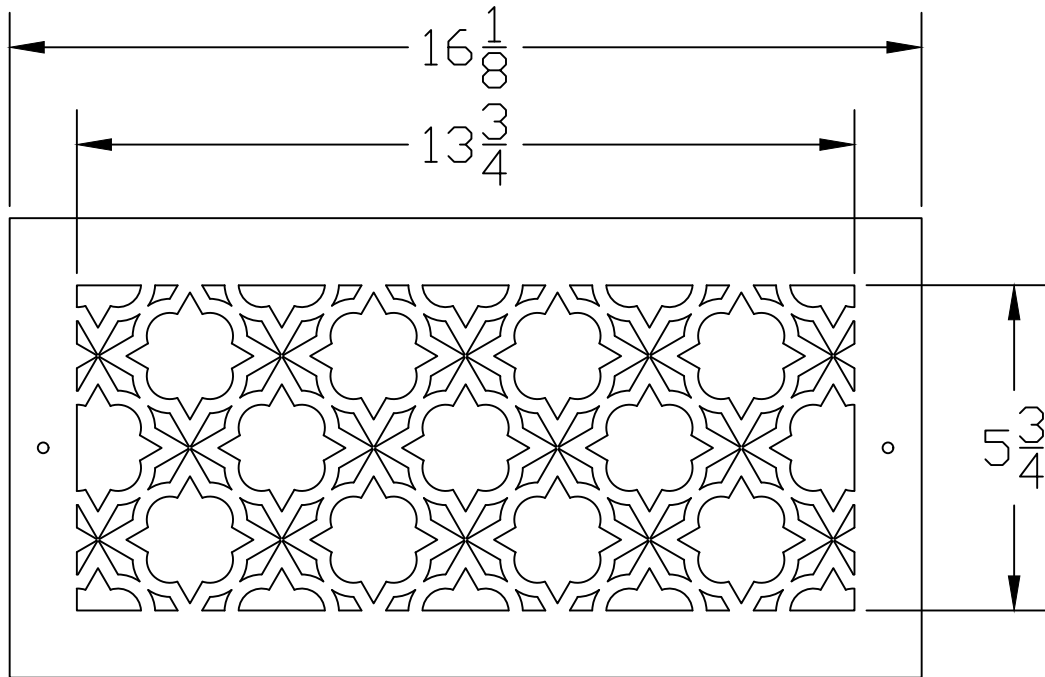

1:1 SCALE

Pacific Register

NOTE : PATTERN SCALE SUBJECT TO CHANGE WITH SIZE OF GRILLE

Craftsmanship . Artistry
Function

MAT'L **Aluminum**

SIZE **14x6**

PATTERN **Hanna**

REV

THICKNESS **3/16"**

FREE AIR **60%**