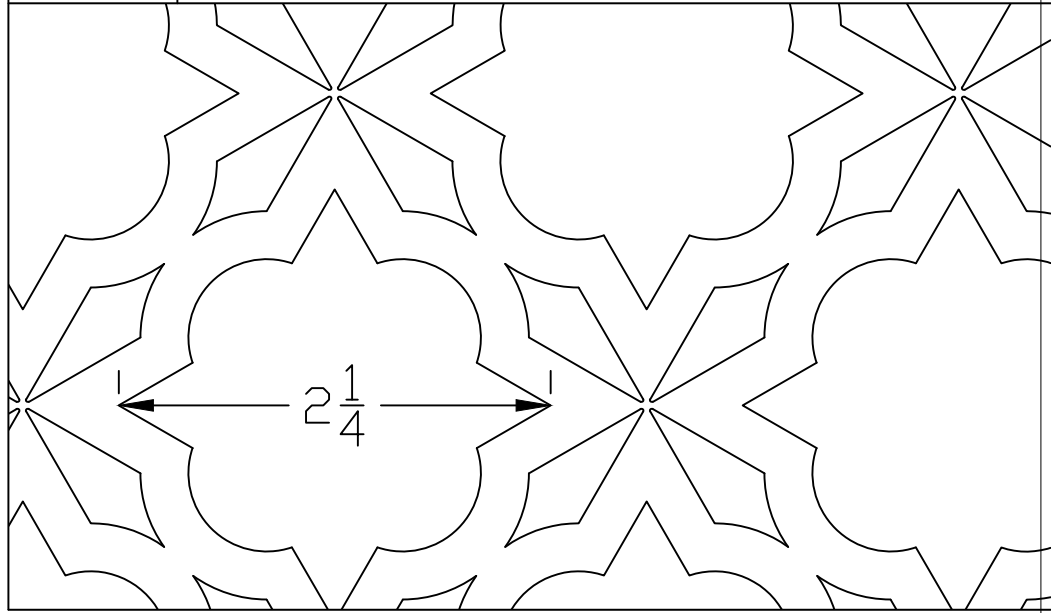

1:1 SCALE

Pacific Register

NOTE : PATTERN SCALE SUBJECT TO CHANGE WITH SIZE OF GRILLE

Craftsmanship . Artistry
Function

MAT'L **Aluminum**

SIZE **14x6**

PATTERN **Hanna**

REV

THICKNESS **3/16"**

FREE AIR **60%**